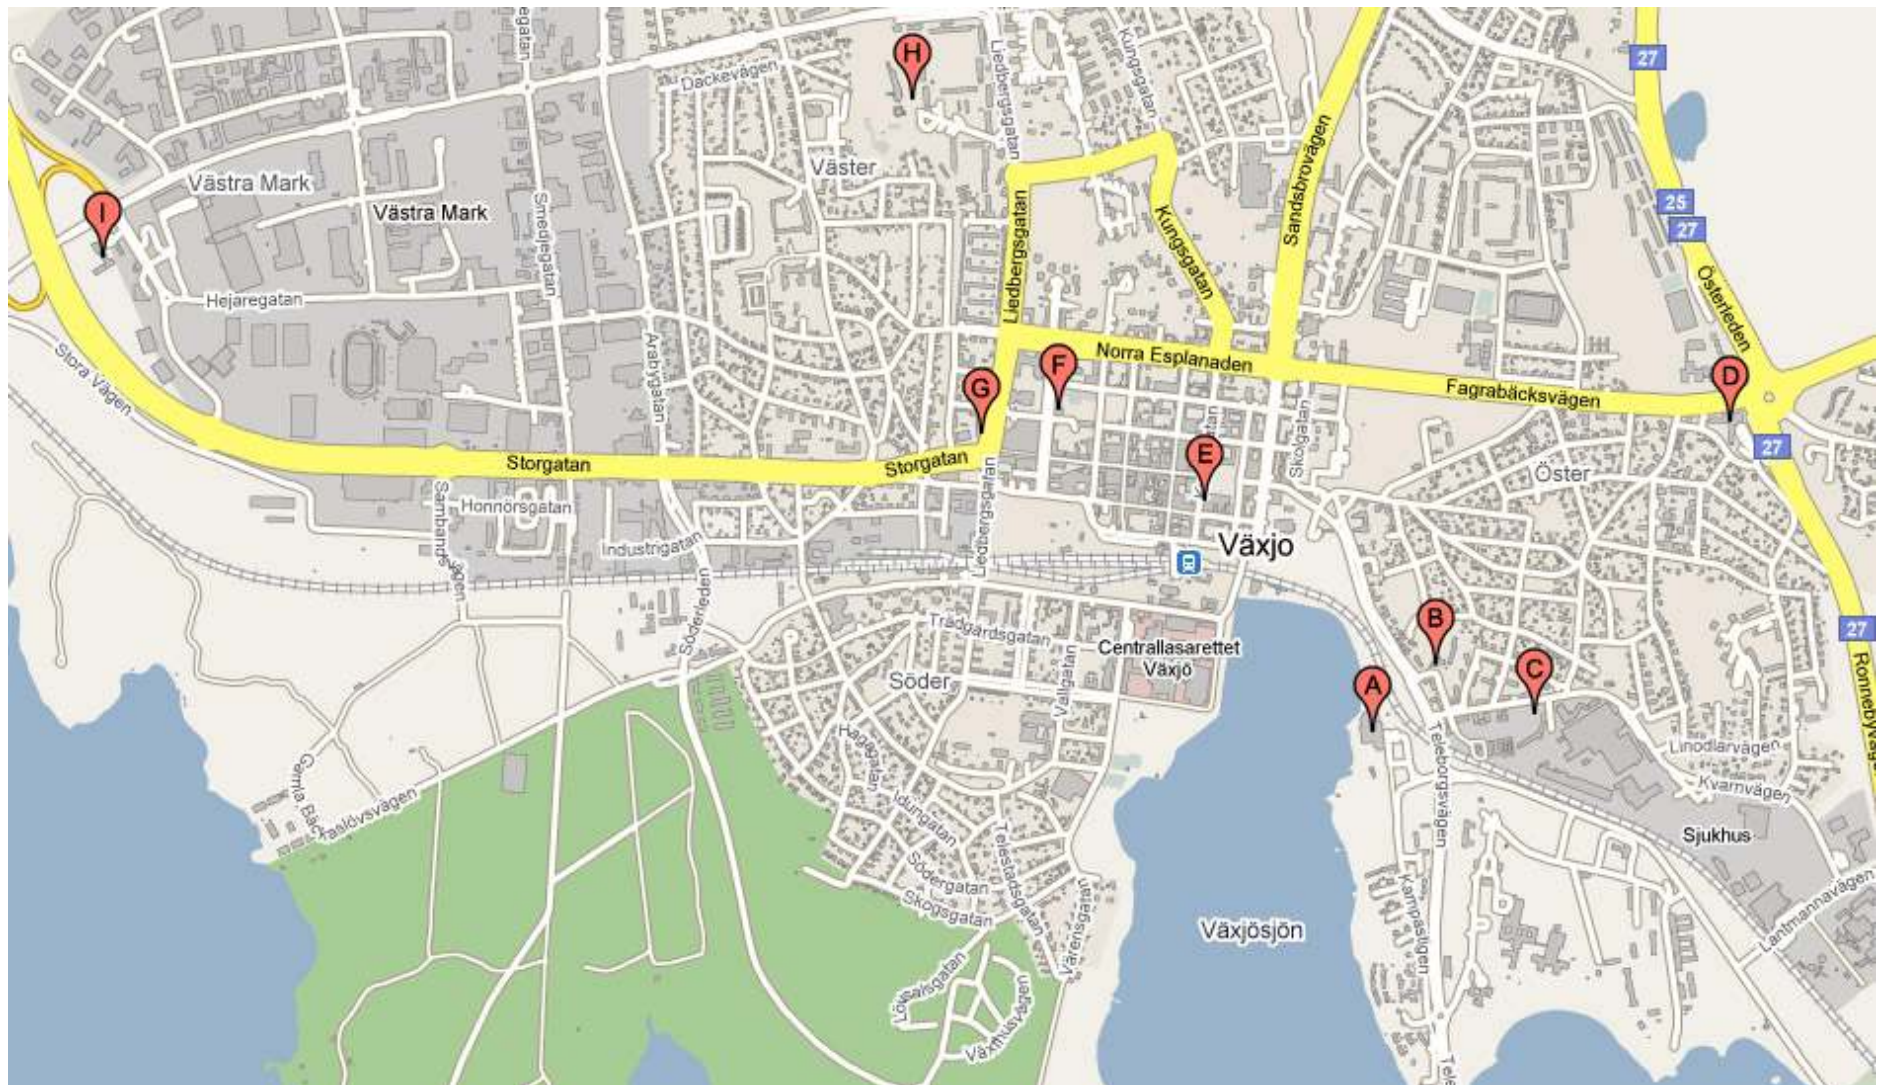

Map

Swedish Open Masters Swimming Championships 2010 in Växjö

A. Simhallen

B. Östregårdskolan

0.4 km from simhallen

C. Extra parking spaces, Alstom

0.7 km from simhallen.

D. Quality Hotel

1.8 km from simhallen.

E. Elite Stadshotellet

1.5 km from simhallen.

F. Elite Park Hotel

2.1 km from simhallen.

G. Best Western

2.3 km from simhallen.

H. Carisma Hotel

3.0 km from simhallen.

I. Scandic Hotel

5.4 km from simhallen.